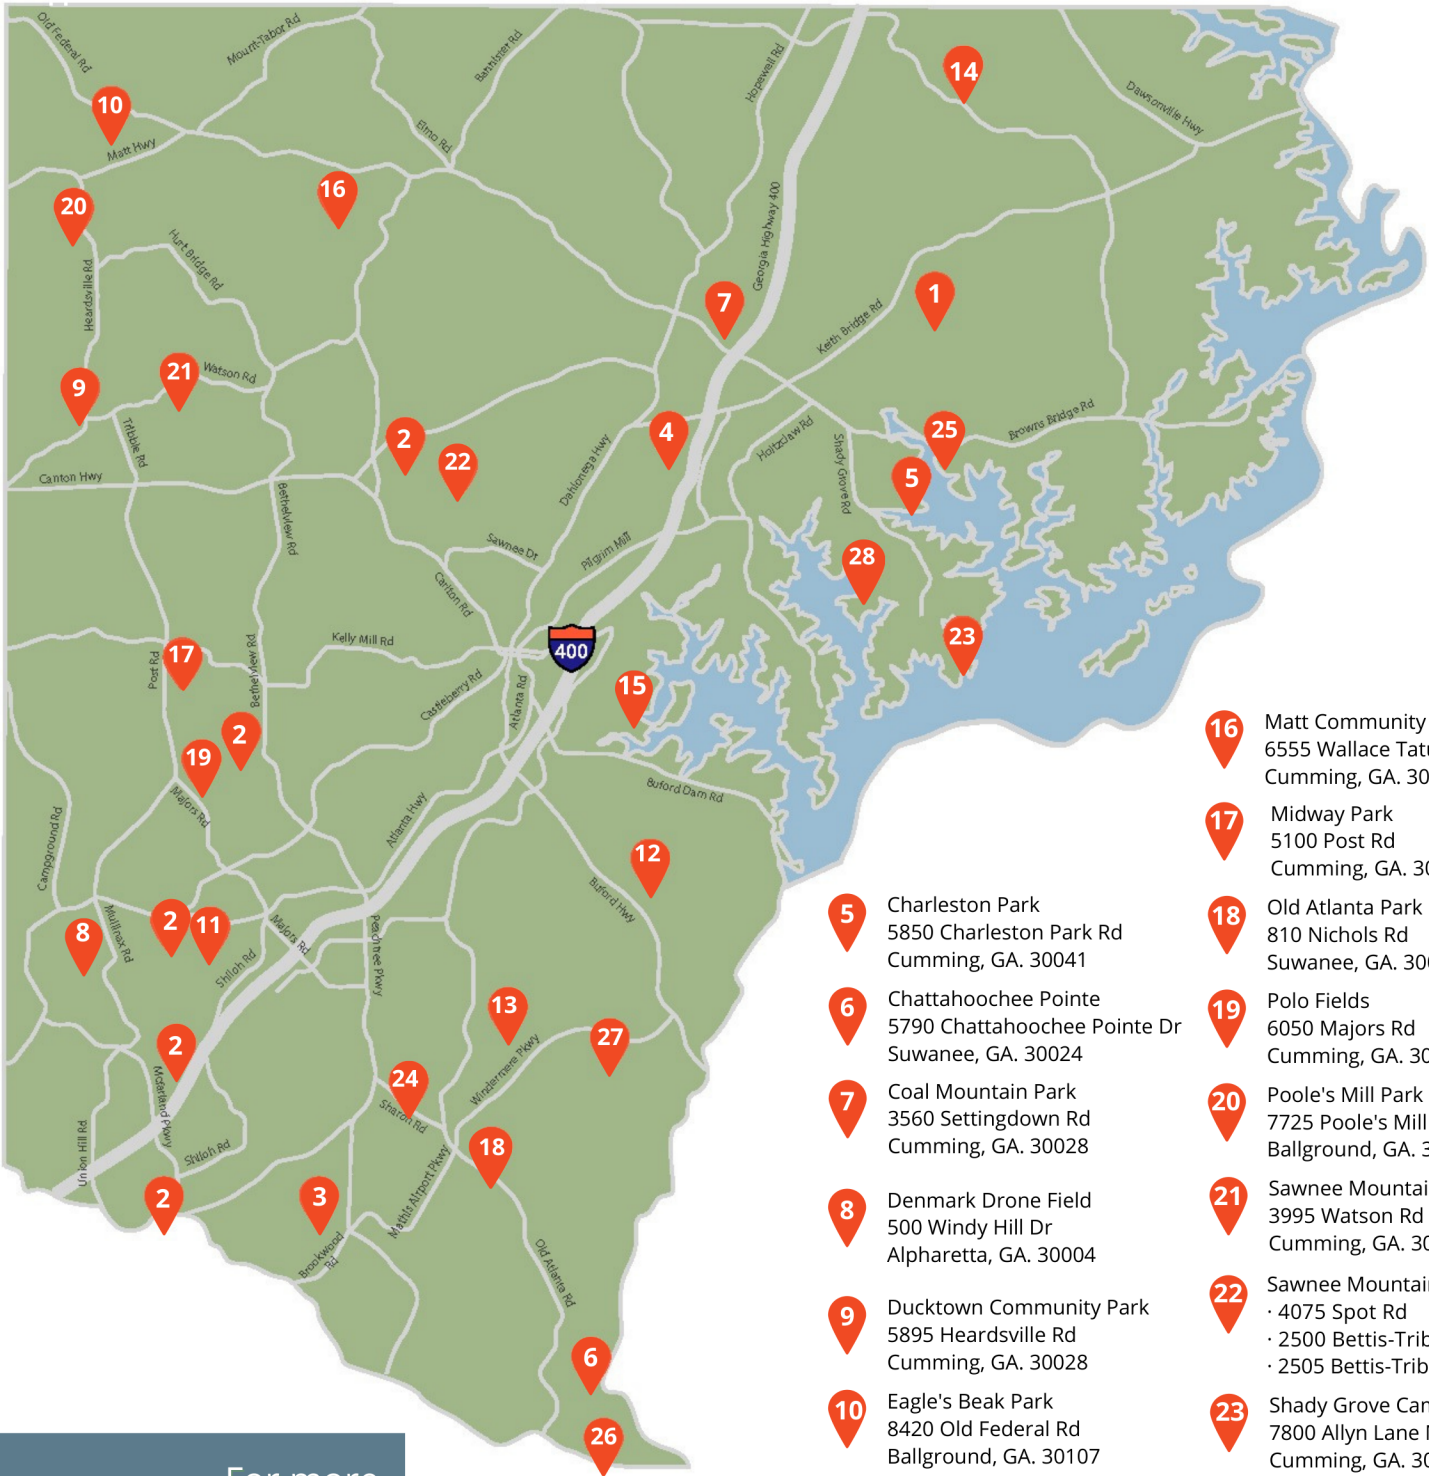

# FORSYTH COUNTY PARKS

For more information on park locations & amenities, scan here!

- 1** Bennett Park  
5930 Burruss Mill Rd  
Cumming, GA. 30041
- 2** Big Creek Greenway  
· 6265 Cortland Walk  
· 5259 Union Hill Rd  
· 4110 Carolene Way  
· 5120 Bethelview Rd  
· 4075 Spot Road
- 3** Caney Creek Preserve  
2755 Caney Rd  
Cumming, GA. 30041
- 4** Central Park  
2300 Keith Bridge Rd  
Cumming, GA. 30040
- 5** Charleston Park  
5850 Charleston Park Rd  
Cumming, GA. 30041
- 6** Chattahoochee Pointe  
5790 Chattahoochee Pointe Dr  
Suwanee, GA. 30024
- 7** Coal Mountain Park  
3560 Settingdown Rd  
Cumming, GA. 30028
- 8** Denmark Drone Field  
500 Windy Hill Dr  
Alpharetta, GA. 30004
- 9** Ducktown Community Park  
5895 Heardsville Rd  
Cumming, GA. 30028
- 10** Eagle's Beak Park  
8420 Old Federal Rd  
Ballground, GA. 30107
- 11** Fowler Park  
4110 Carolene Way  
Cumming, GA. 30040
- 12** Haw Creek Park  
2205 Echols Rd  
Cumming, GA. 30041
- 13** Joint Venture Park  
3660 Melody Mizer Ln  
Cumming, GA. 30041
- 14** Lanierland Park  
6115 Jot-Em-Down Rd  
Cumming, GA. 30041
- 15** Mary Alice Park  
1820 Mary Alice Park Rd  
Cumming, GA. 30041
- 16** Matt Community Park  
6555 Wallace Tatum Rd  
Cumming, GA. 30028
- 17** Midway Park  
5100 Post Rd  
Cumming, GA. 30040
- 18** Old Atlanta Park  
810 Nichols Rd  
Suwanee, GA. 30024
- 19** Polo Fields  
6050 Majors Rd  
Cumming, GA. 30040
- 20** Poole's Mill Park  
7725 Poole's Mill Rd  
Ballground, GA. 30107
- 21** Sawnee Mountain Park  
3995 Watson Rd  
Cumming, GA. 30028
- 22** Sawnee Mountain Preserve  
· 4075 Spot Rd  
· 2500 Bettis-Tribble Gap Rd  
· 2505 Bettis-Tribble Gap Rd
- 23** Shady Grove Campground  
7800 Allyn Lane Memorial Way  
Cumming, GA. 30041
- 24** Sharon Springs Park  
1950 Sharon Rd  
Cumming, GA. 30041
- 25** Six Mile Creek Park  
6020 Browns Bridge Rd  
Cumming, GA. 30041
- 26** South Forsyth Soccer Complex  
800 Kemp Rd  
Suwanee, GA. 30024
- 27** Windermere Park  
3355 Windermere Pkwy  
Cumming, GA. 30041
- 28** Young Deer Creek Park  
7300 Heard Rd  
Cumming, GA. 30041